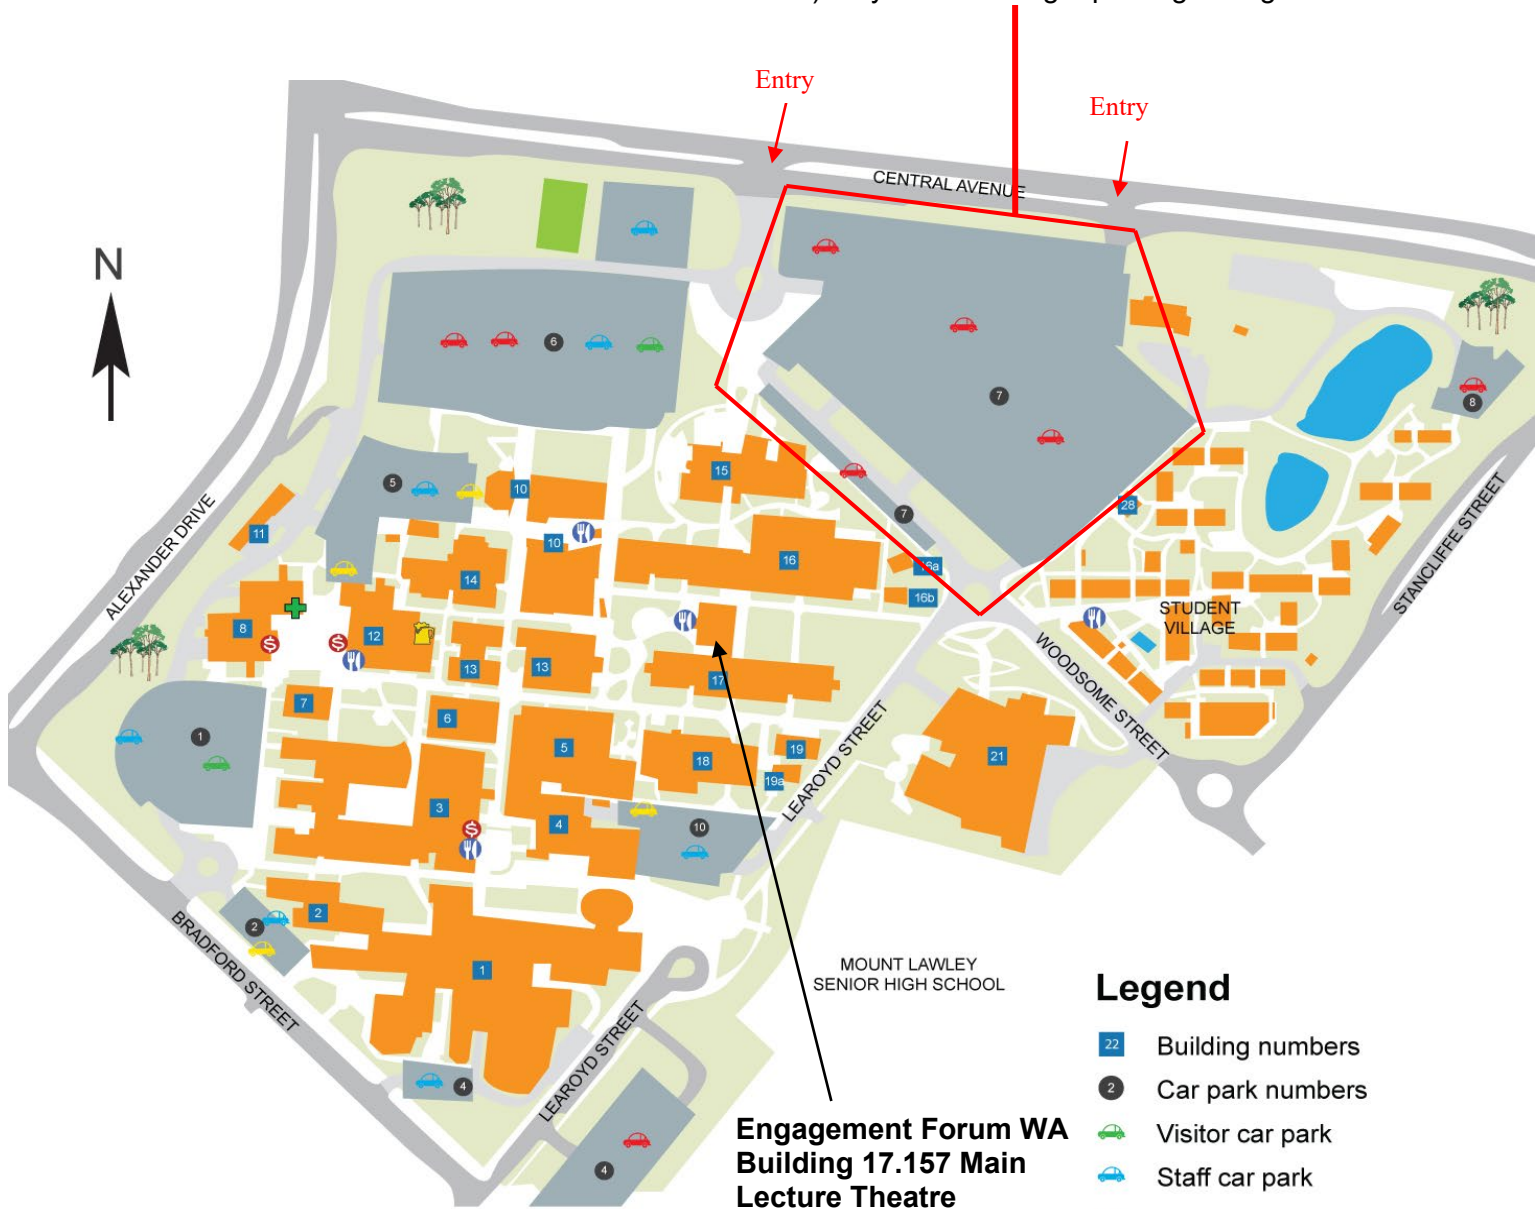

ECU Mount Lawley
2 Bradford Street
Mount Lawley WA 6050

Engagement Forum WA 2023

Important: Attendees to **park only** in Student Red Car Park 7. No permit / ticket display is required for this zone but if attendees choose to park anywhere other than Student Red Car Park 7 (as indicated below) they risk incurring a parking infringement.

Engagement Forum WA
Building 17.157 Main
Lecture Theatre

- Legend**
- 22 Building numbers
 - 2 Car park numbers
 - 🚗 Visitor car park
 - 🚗 Staff car park
 - 🚗 Student car park
 - 🚗 Reserved car park
 - 🍷 Refreshments
 - + Medical Centre
 - 🏧 ATM (Automatic Teller Machine)
 - 🍺 ECU Bar